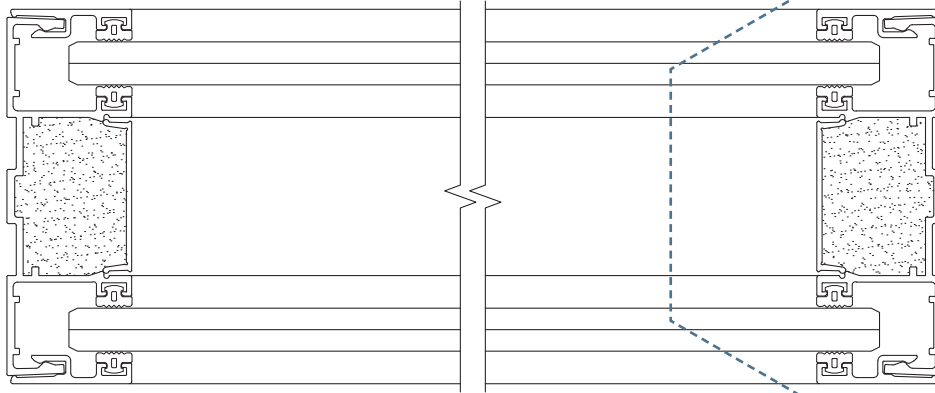

ΔΙΠΛΟ ΓΥΑΛΙΝΟ ΧΩΡΙΣΜΑ CN2 ● DOUBLE GLAZED PARTITION CN2

Προφίλ Αλουμινίου με Δίδυμο Οδηγό 90x28mm

Aluminium Profile with Twin Guide 90x28mm

Φυσική Ανοδίωση ή RAL

Natural Anodizing or RAL

Διπλό Τζάμι Laminated 2 x (5+5mm ή 6+6mm)

Double Glazed Laminated 2 x (5+5mm or 6+6mm)

Πολυκαρβονικές Κάθετες Ενώσεις ή Ταινία Συγκόλλησης

Polycarbonate Vertical Compounds or Bonding Tape

Ηχομόνωση έως 46dB

Acoustic Insulation up to 46dB