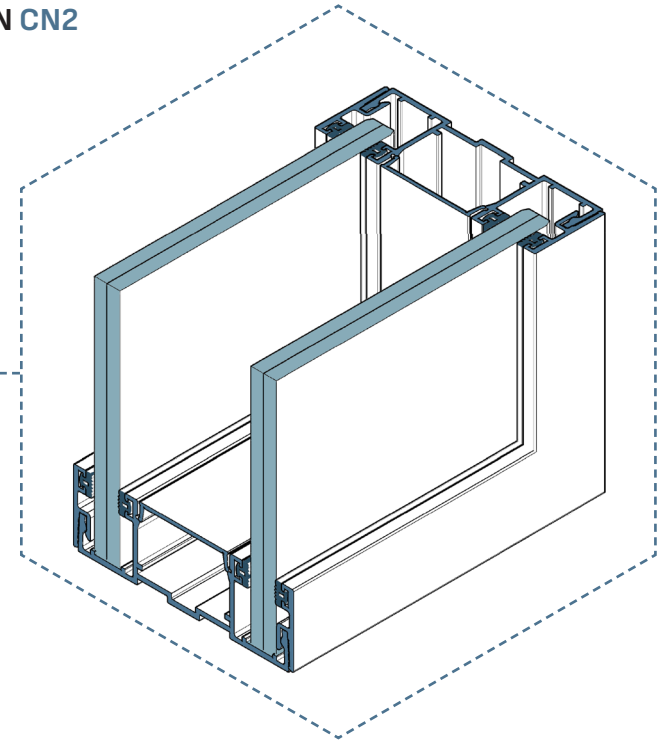

ΔΙΠΛΟ ΓΥΑΛΙΝΟ ΧΩΡΙΣΜΑ CN2 ● DOUBLE GLAZED PARTITION CN2

Προφίλ Αλουμινίου με Δίδυμο Οδηγό 90x28mm

Aluminium Profile with Twin Guide 90x28mm

Φυσική Ανοδίωση ή RAL

Natural Anodizing or RAL

Διπλό Τζάμι Laminated 2 x (5+5mm ή 6+6mm)

Double Glazed Laminated 2 x (5+5mm or 6+6mm)

Πολυκαρβονικές Κάθετες Ενώσεις ή Ταινία Συγκόλλησης

Polycarbonate Vertical Compounds or Bonding Tape

Ηχομόνωση έως 46dB

Acoustic Insulation up to 46dB